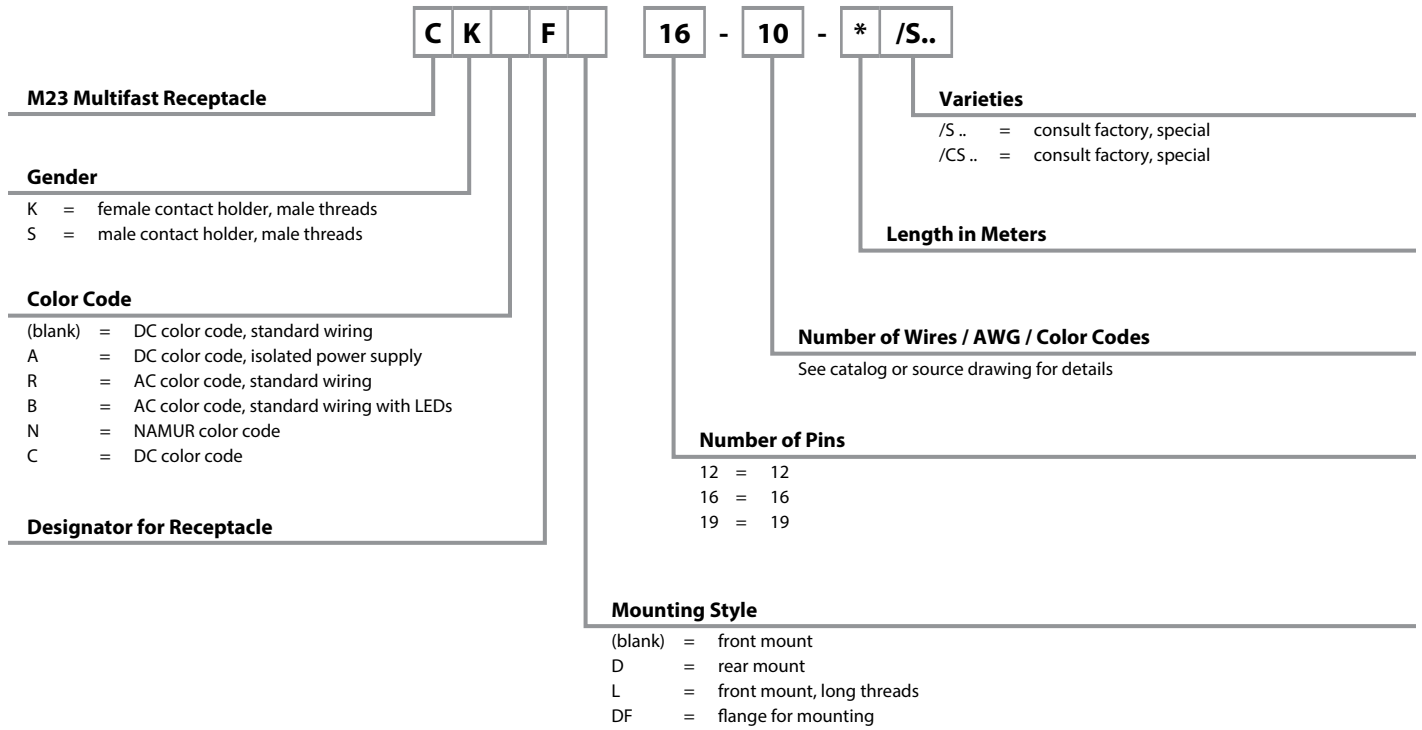

Receptacle Part Number Key

Part Number Keys are to assist in IDENTIFICATION ONLY. Consult factory for catalog items not identified.

multifast®